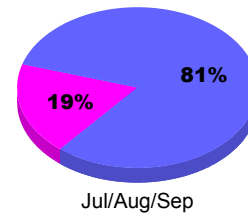

Gender Comparison 2011-2012

Jul/Aug/Sep

Legend: Male (Blue), Female (Magenta)